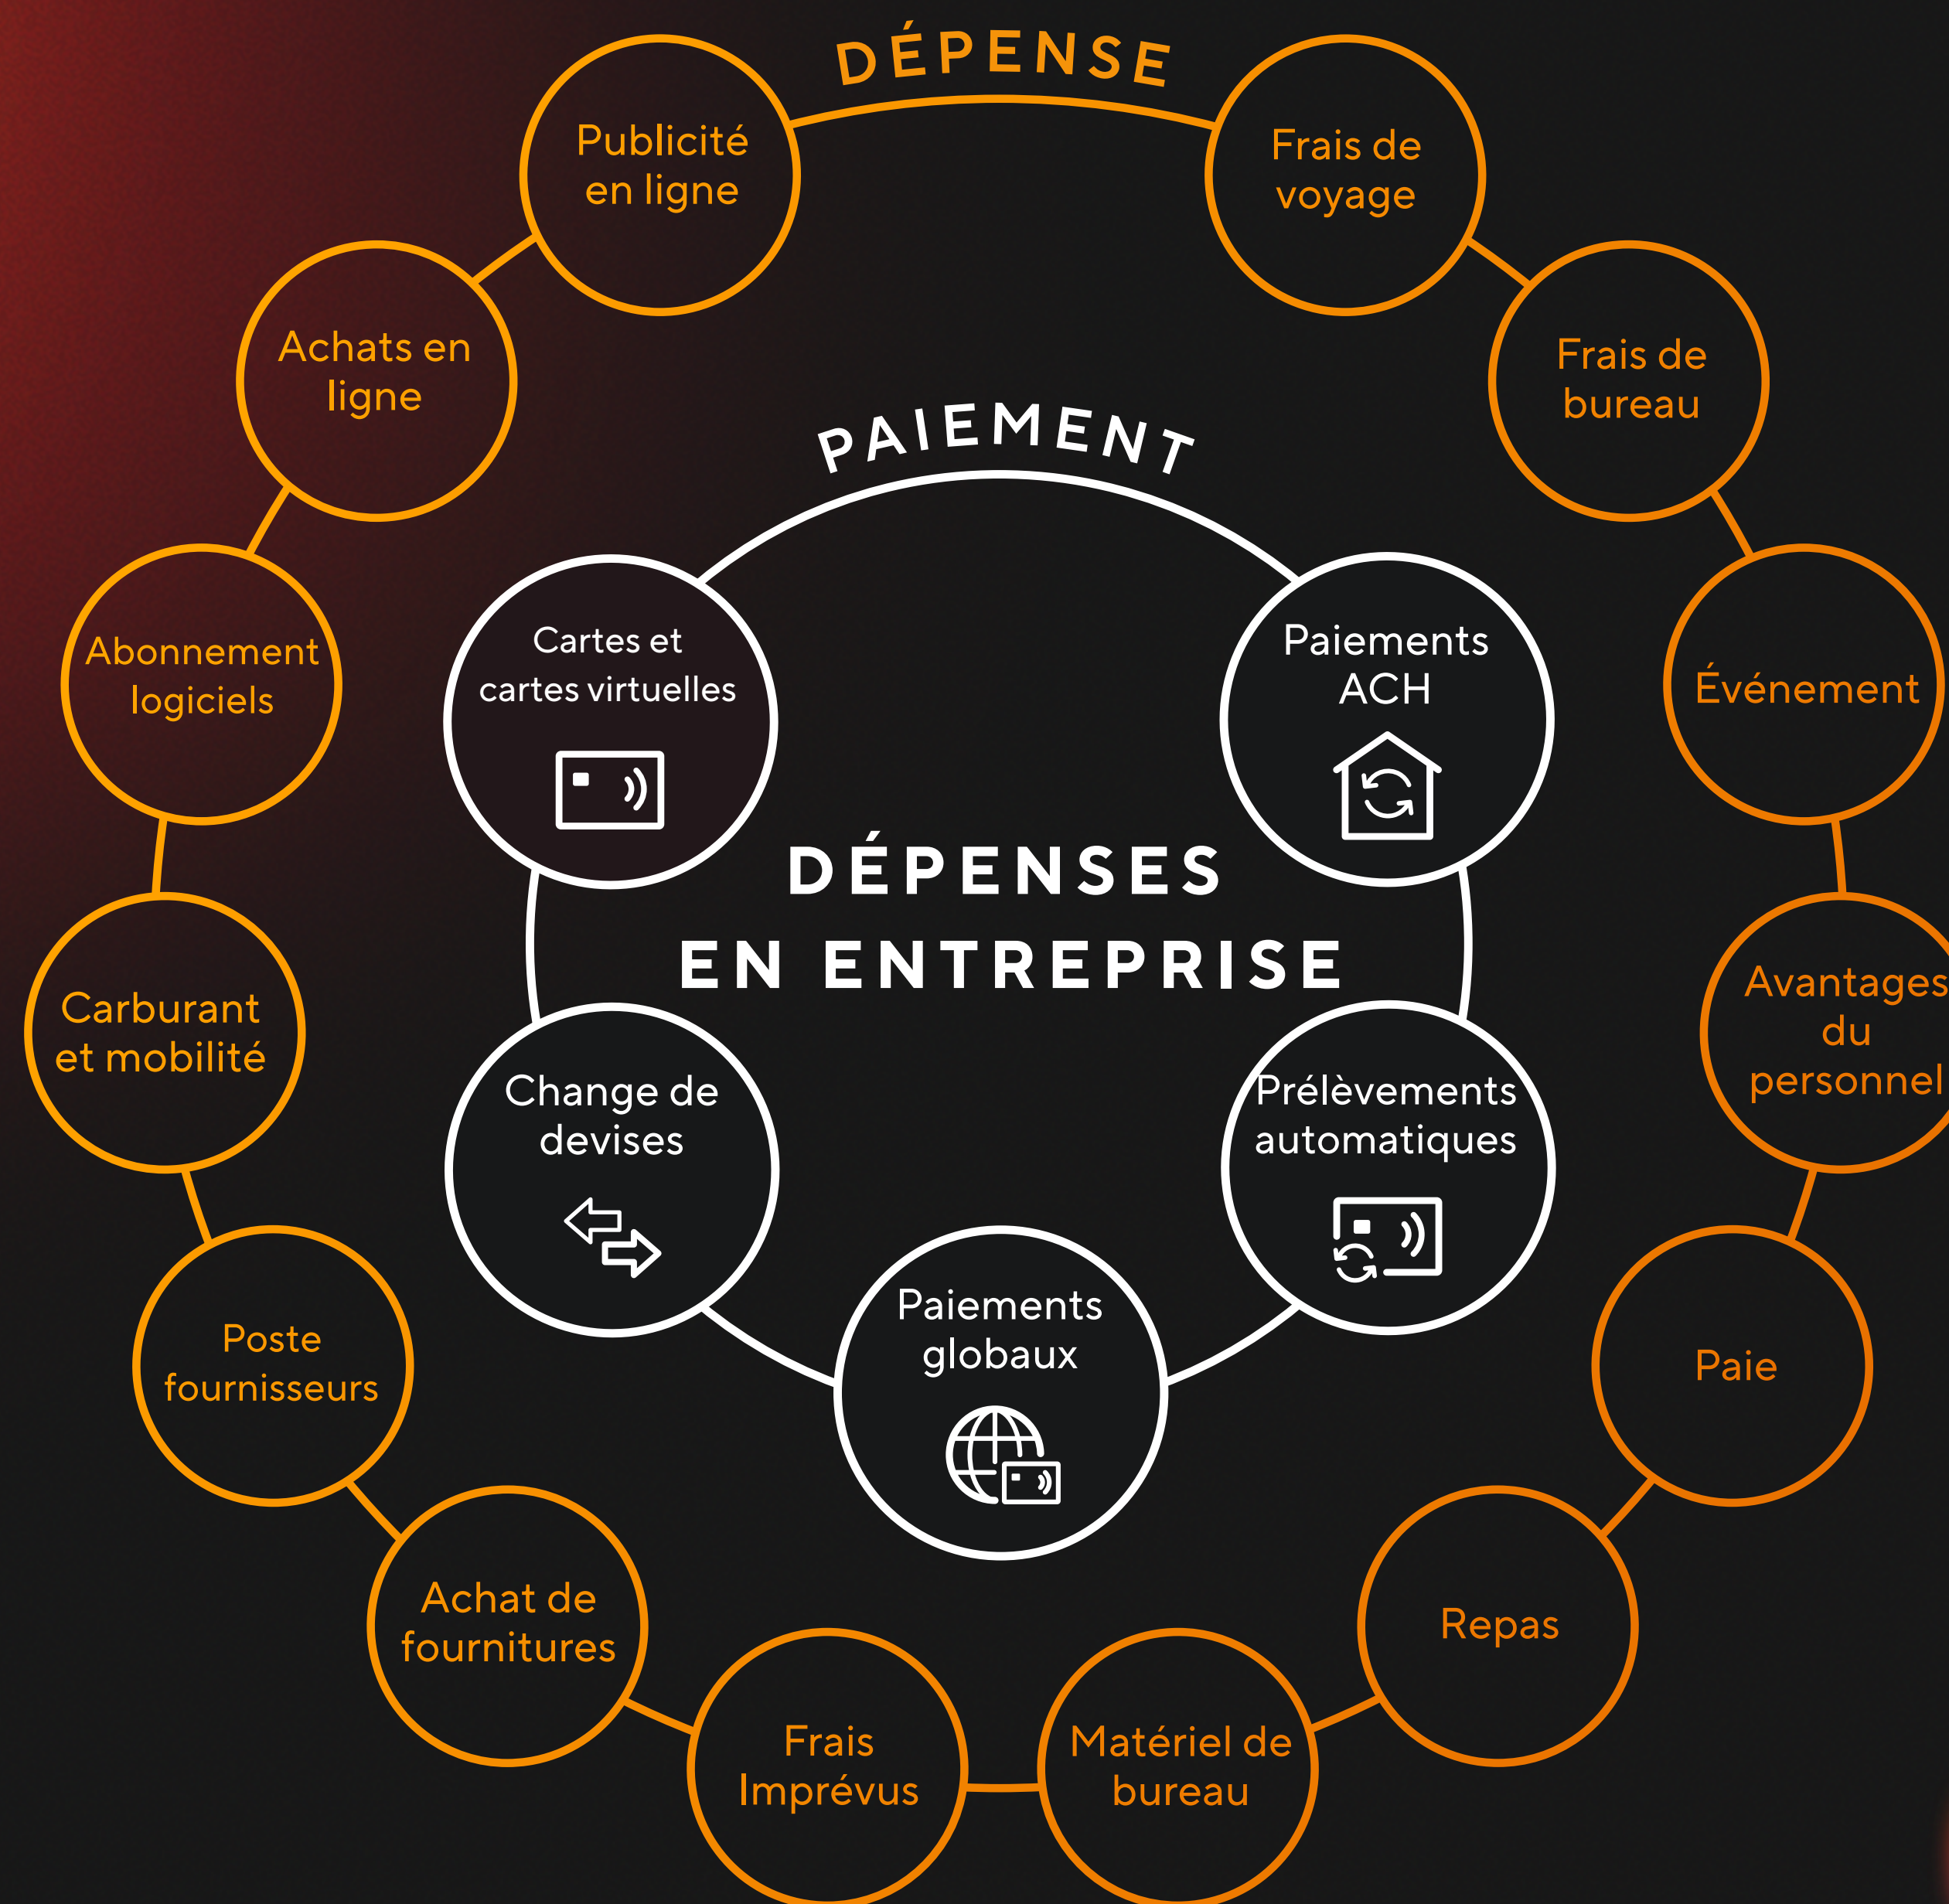

Gestion des frais professionnels : un casse tête pour de nombreuses entreprises

Luxisle Faubert

Responsable Marché France
& Benelux, Soldo

www.linkedin.com/in/lfaubert

The logo for Soldo, featuring the word "soldo" in a bold, lowercase, sans-serif font. The text is black and is set against a background of colorful, out-of-focus bokeh lights in shades of red, orange, yellow, green, and blue.

Notre mission

Libérer les entreprises du chaos des dépenses

Presentation de Soldo

The screenshot displays the Soldo web interface for 'Aviato Design Sarl' at 'manage.soldo.com'. The dashboard includes:

- Tableau d'analyse**: A line chart titled 'Total dépensé' showing 'Solde' (balance) and 'Montant dépensé' (amount spent) over 6 days. The balance is currently 9,357 € and the amount spent is 7,400 €.
- Sites les plus utilisés**: A bar chart showing the top 4 sites used in the last 30 days: Dropbox (~900 €), Costa (~600 €), Uber (~500 €), and Airbnb (~250 €).
- Ceux qui ont dépensé le plus**: A list of top spenders in the last 30 days: Charles Grand (Chef Produit, 5,400 €) and Esther Dubois (Responsable Digital, 8,250 €).

On the left, a smartphone displays a travel itinerary for SNCF on April 22, 2021, with a total of 137 €. Below the phone is a Soldo credit card issued to Robert Dupont at Aviato Design Sarl.

L'univers
des dépenses
en entreprise
est **vaste**