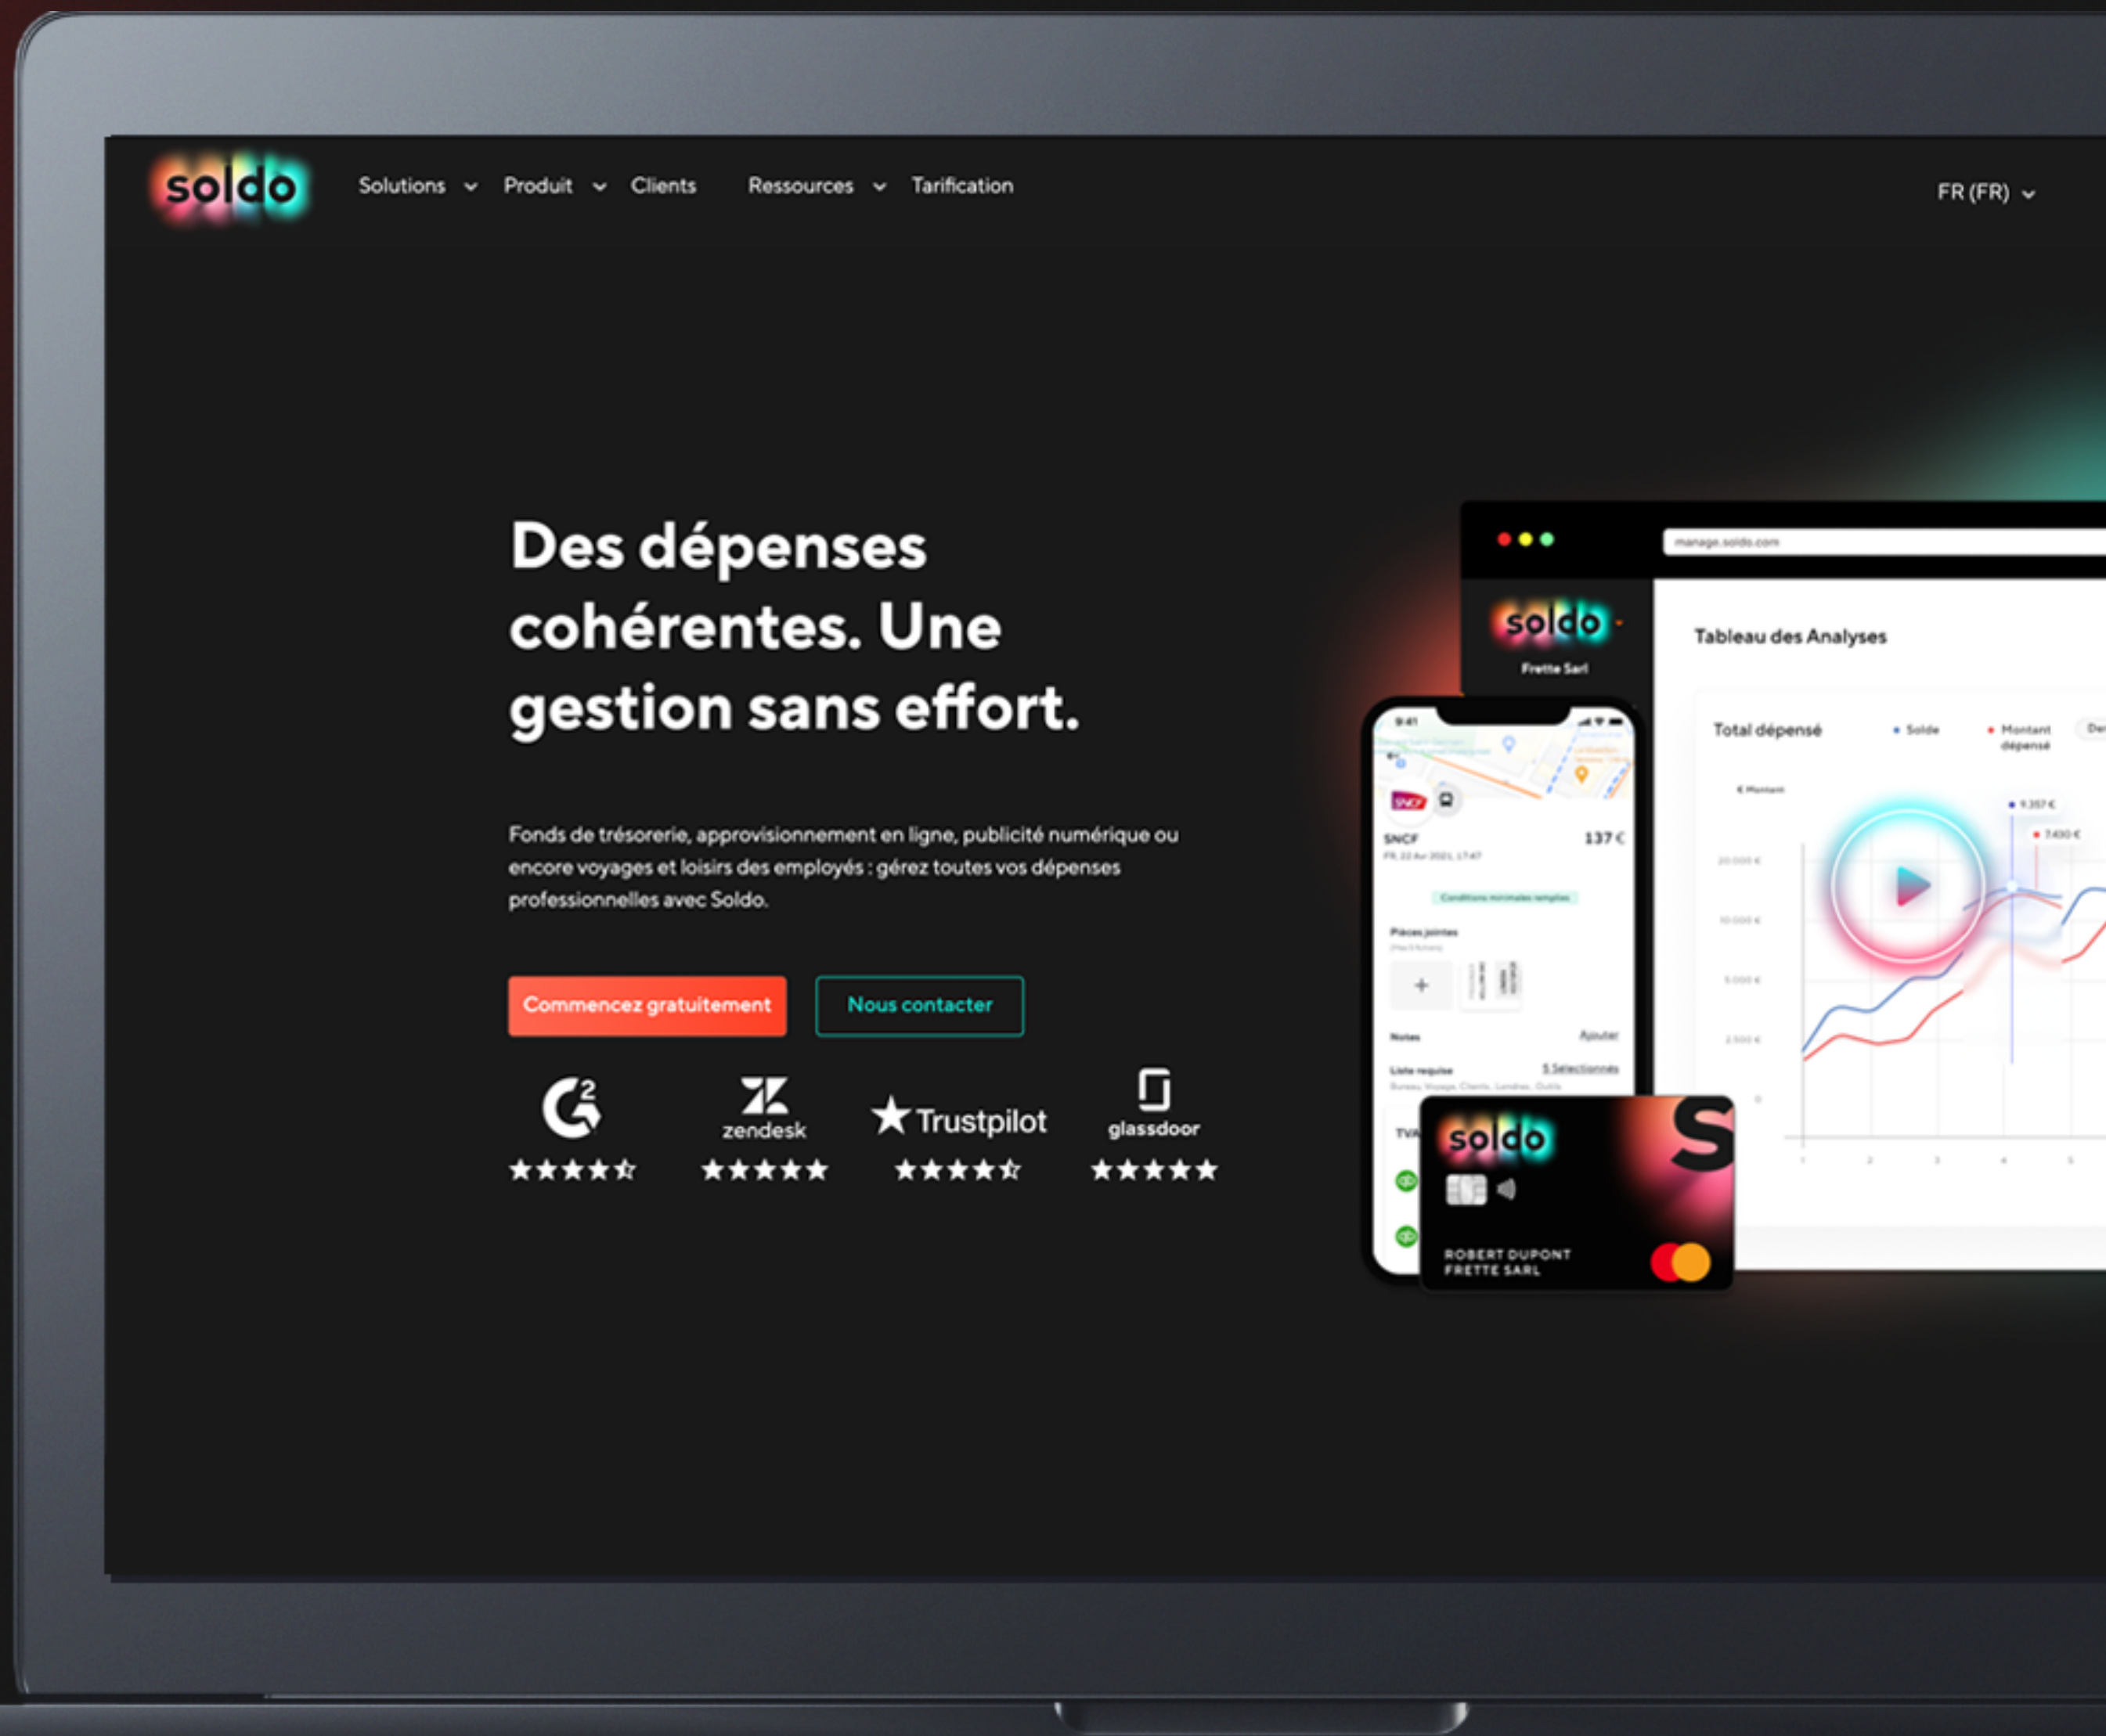

Gestion des frais professionnels : un casse tête pour de nombreuses entreprises

Luxisle Faubert

Responsable Marché France
& Benelux, Soldo

www.linkedin.com/in/lfaubert

The logo for Soldo, featuring the word "soldo" in a bold, lowercase, sans-serif font. The text is black and is set against a background of colorful, out-of-focus bokeh lights in shades of red, orange, yellow, green, and blue.

Notre mission

Libérer les entreprises du chaos des dépenses

Presentation de Soldo

The screenshot displays the Soldo web interface for 'Aviato Design Sarl' at 'manage.soldo.com'. The dashboard includes:

- Tableau d'analyse**: A line chart titled 'Total dépensé' showing 'Solde' (balance) and 'Montant dépensé' (amount spent) over 6 days. The balance is currently 9,357 € and the amount spent is 7,400 €.
- Sites les plus utilisés**: A bar chart showing the top 4 sites used in the last 30 days: Dropbox (~900 €), Costa (~600 €), Uber (~500 €), and Airbnb (~250 €).
- Ceux qui ont dépensé le plus**: A list of top spenders in the last 30 days: Charles Grand (Chef Produit, 5,400 €) and Esther Dubois (Responsable Digital, 8,250 €).

On the left, a smartphone displays a travel itinerary for SNCF on April 22, 2021, with a total of 137 €. Below the phone is a Soldo credit card issued to Robert Dupont at Aviato Design Sarl.

L'univers
des dépenses
en entreprise
est **vaste**

Arnaud Bezzina
Managing Director
Magellan Management Consulting

soldo

Merci

Pour plus d'infos, rdv sur www.soldo.com
ou retrouvez-nous dans la **zone Fintech** du salon

The logo for Soldo, featuring the word "soldo" in a bold, lowercase, sans-serif font. The text is centered and overlaid on a background of colorful, out-of-focus bokeh lights in shades of red, orange, yellow, green, and cyan.